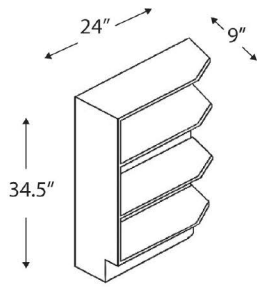

BASE END SHELF

NAME	SIZE	WT
BES09	9w x 34 1/2h x 24d	37 lb

Specify left or right