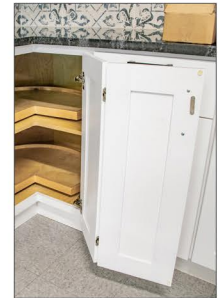

NAME	SIZE	WT	DOORS
BLS33*	33w x 34 ½h x 24d	100 lb	7 ¾ x 29 ¾
BLS36	36w x 34 ½h x 24d	113 lb	10 ¾ x 29 ¾