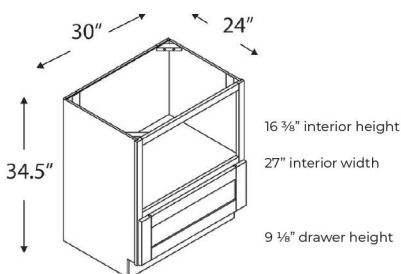

### BASE SPICE RACK CABINET - 1 door

NAME	SIZE	WT	DOOR
SP03*	3w x 34 1/2h x 24d	35 lb	2 5/8 x 29 5/8
SP06*	6w x 34 1/2h x 24d	35 lb	5 5/8 x 29 5/8
SP09	9w x 34 1/2h x 24d	45 lb	8 5/8 x 29 5/8

\* Do not put a color code before the code

### BASE SPICE DRAWER CABINET - 5 drawers

NAME	SIZE	WT	DRAWER
BWRC	6w x 34 1/2h x 24d	59 lb	5 5/8 x 5 13/16

No soft close  
No glides  
Check for Availability

### BASE MICROWAVE CABINET - 1 drawer

NAME	SIZE	WT	DRAWER
MD30	30w x 34 1/2h x 24d	78 lb	29 5/8 x 9

Can accommodate a maximum 27" microwave and can be framed for smaller microwaves.

### TALL PANTRY CABINET - 2 doors

NAME	SIZE	WT	TOP DOOR	BOTTOM DOOR
PC188424	18w x 84h x 24d	145 lb	17 ¾ x 29 ½	17 ¾ x 49 ¾
PC189024	18w x 90h x 24d	152 lb	17 ¾ x 35 ½	17 ¾ x 49 ¾
PC189624	18w x 96h x 24d	158 lb	17 ¾ x 41 ½	17 ¾ x 49 ¾