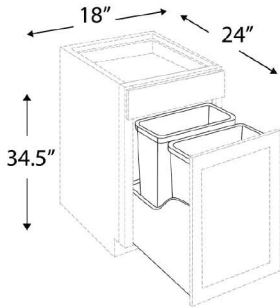

BASE TRASH CABINET*