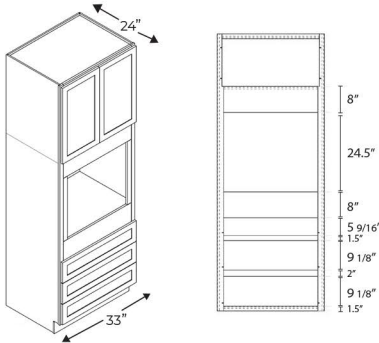

TALL OVEN CABINET - 2 doors, 1 bottom drawer

NAME	SIZE	WT	DOORS	DRAWERS
OC338424	33w x 84h x 24d	153 lb	16 7/32 x 17	32 5/8 x 7 3/4
OC339024	33w x 90h x 24d	165 lb	16 7/32 x 23	32 5/8 x 7 3/4
OC339624	33w x 96h x 24d	175 lb	16 7/32 x 29	32 5/8 x 7 3/4

NOTE: Will work for single oven or double oven. One bottom drawer included for double oven configuration (divider will need to be cut).

For single oven add **OCC33TOP-DRAWER** & **OCC33BOTTOM-DRAWER**.