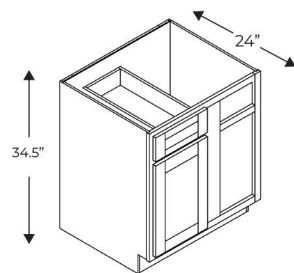

BLIND CORNER BASE CABINET - 1 door, 1 drawer

NAME	SIZE	WT	DOOR	DRAWER
BBC36*	36w x 34 ½h x 24d	75 lb	14 ½ x 22 ¼	14 ½ x 7 ¼
BBC42	42w x 34 ½h x 24d	81 lb	17 ½ x 22 ¼	17 ½ x 7 ¼

Specify left or right

BBC36 - Minimum 5" pull from the wall and max 8" pull when installed

BBC42 - Minimum 3" pull from the wall and max 8" pull when installed

Measurements for face frame, opening, middle frame, opening, face frame:
BBC36- 1.5x12x9x12x1.5   BBC42- 1.5x15x9x15x1.5