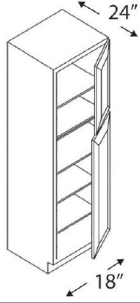

NAME	SIZE	WT	DOOR
B09FHD	9w x 34½h x 24d	45 lb	8 ⅝ x 29 ⅝

**BASE CABINET FULL HEIGHT DOOR - 2 doors**

NAME	SIZE	WT	DOOR
B24FHD	24w x 34 ½h x 24d	66 lb	11 ¾ x 29 ⅝

**SINK BASE CABINET - 2 doors, 1 false drawer**

### BASE SPICE DRAWER CABINET - 5 drawers

NAME	SIZE	WT	DRAWER
BWRC	6w x 34 1/2h x 24d	59 lb	5 5/8 x 5 13/16

No soft close  
No glides  
Check for Availability

### BASE MICROWAVE CABINET - 1 drawer

NAME	SIZE	WT	DRAWER
MD30	30w x 34 1/2h x 24d	78 lb	29 5/8 x 9

Can accommodate a maximum 27" microwave and can be framed for smaller microwaves.

### TALL PANTRY CABINET - 2 doors

NAME	SIZE	WT	TOP DOOR	BOTTOM DOOR
PC188424	18w x 84h x 24d	145 lb	17 ¾ x 29 ½	17 ¾ x 49 ¾
PC189024	18w x 90h x 24d	152 lb	17 ¾ x 35 ½	17 ¾ x 49 ¾
PC189624	18w x 96h x 24d	158 lb	17 ¾ x 41 ½	17 ¾ x 49 ¾