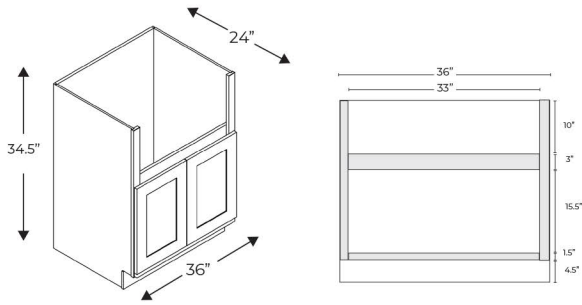

FARM HOUSE SINK BASE CABINET

NAME	SIZE	WT	DOORS
FSM36	36w x 34½h x 24d	57 lb	17 ¾ x 18 ¼