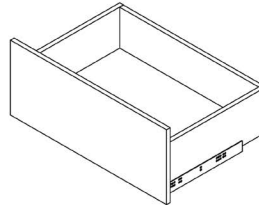

Front height: 6 ⁵/₁₆" (160mm)

Includes box and slide

Package Includes:

1 set per CTN

DEEP DRAWER FOR 15⁵/₈" DEPTH

NAME	SIZE
DK15H	15w x 12 ⁵ / ₈ h x 12d
DK18H	18w x 12 ⁵ / ₈ h x 12d
DK21H	21w x 12 ⁵ / ₈ h x 12d
DK24H	24w x 12 ⁵ / ₈ h x 12d
DK30H	30w x 12 ⁵ / ₈ h x 12d
DK36H	36w x 12 ⁵ / ₈ h x 12d

Front height: 12 ⁵/₈" (320mm)

Includes box and slide

Package Includes:

1 set per CTN

DRAWER FOR 24" DEPTH

NAME	SIZE
DK15DN	15w x 6 ⁵ / ₈ h x 20d
DK18DN	18w x 6 ⁵ / ₈ h x 20d
DK21DN	21w x 6 ⁵ / ₈ h x 20d
DK24DN	24w x 6 ⁵ / ₈ h x 20d
DK30DN	30w x 6 ⁵ / ₈ h x 20d
DK36DN	36w x 6 ⁵ / ₈ h x 20d

Front height: 6 ⁵/₁₆" (160mm)

Includes box and slide

Package Includes:

1 set per CTN

DEEP DRAWER FOR 24" DEPTH

NAME	SIZE
DK15DH	15w x 12 ⁵ / ₈ h x 20d
DK18DH	18w x 12 ⁵ / ₈ h x 20d
DK21DH	21w x 12 ⁵ / ₈ h x 20d
DK24DH	24w x 12 ⁵ / ₈ h x 20d
DK30DH	30w x 12 ⁵ / ₈ h x 20d
DK36DH	36w x 12 ⁵ / ₈ h x 20d

Front height: 12 ⁵/₈" (320mm)

Includes box and slide

Package Includes:

1 set per CTN