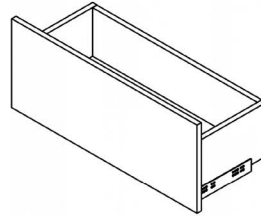

DRAWER FOR 15⁵/₈" DEPTH

NAME	SIZE
DK15N	15w x 6 ⁵ / ₈ h x 12d
DK18N	18w x 6 ⁵ / ₈ h x 12d
DK21N	21w x 6 ⁵ / ₈ h x 12d
DK24N	24w x 6 ⁵ / ₈ h x 12d
DK30N	30w x 6 ⁵ / ₈ h x 12d
DK36N	36w x 6 ⁵ / ₈ h x 12d

Front height: 6 ⁵/₁₆" (160mm)

Includes box and slide

Package Includes:

1 set per CTN

DEEP DRAWER FOR 15⁵/₈" DEPTH

NAME	SIZE
DK15H	15w x 12 ⁵ / ₈ h x 12d
DK18H	18w x 12 ⁵ / ₈ h x 12d
DK21H	21w x 12 ⁵ / ₈ h x 12d
DK24H	24w x 12 ⁵ / ₈ h x 12d
DK30H	30w x 12 ⁵ / ₈ h x 12d
DK36H	36w x 12 ⁵ / ₈ h x 12d

Front height: 12 ⁵/₈" (320mm)

Includes box and slide

Package Includes:

1 set per CTN

DRAWER FOR 24" DEPTH

NAME	SIZE
DK15DN	15w x 6 ⁵ / ₈ h x 20d
DK18DN	18w x 6 ⁵ / ₈ h x 20d
DK21DN	21w x 6 ⁵ / ₈ h x 20d
DK24DN	24w x 6 ⁵ / ₈ h x 20d
DK30DN	30w x 6 ⁵ / ₈ h x 20d
DK36DN	36w x 6 ⁵ / ₈ h x 20d

Front height: 6 ⁵/₁₆" (160mm)

Includes box and slide

Package Includes:

1 set per CTN

DEEP DRAWER FOR 24" DEPTH

NAME	SIZE
DK15DH	15w x 12 ⁵ / ₈ h x 20d
DK18DH	18w x 12 ⁵ / ₈ h x 20d
DK21DH	21w x 12 ⁵ / ₈ h x 20d
DK24DH	24w x 12 ⁵ / ₈ h x 20d
DK30DH	30w x 12 ⁵ / ₈ h x 20d
DK36DH	36w x 12 ⁵ / ₈ h x 20d