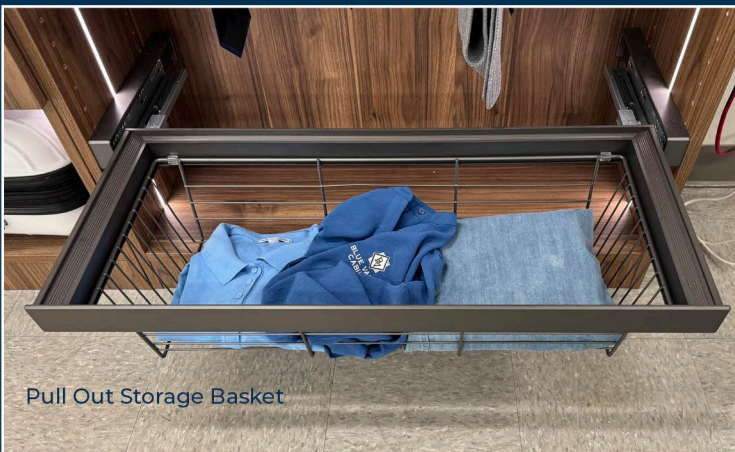

Pull Out Storage Basket

Complete your closet design with accessories designed for style and function. From glass doors that showcase your wardrobe to practical additions like pants & tie racks, jewelry trays, storage baskets, and integrated LED lighting that highlights every detail, our accessories bring organization and elegance to your closet.