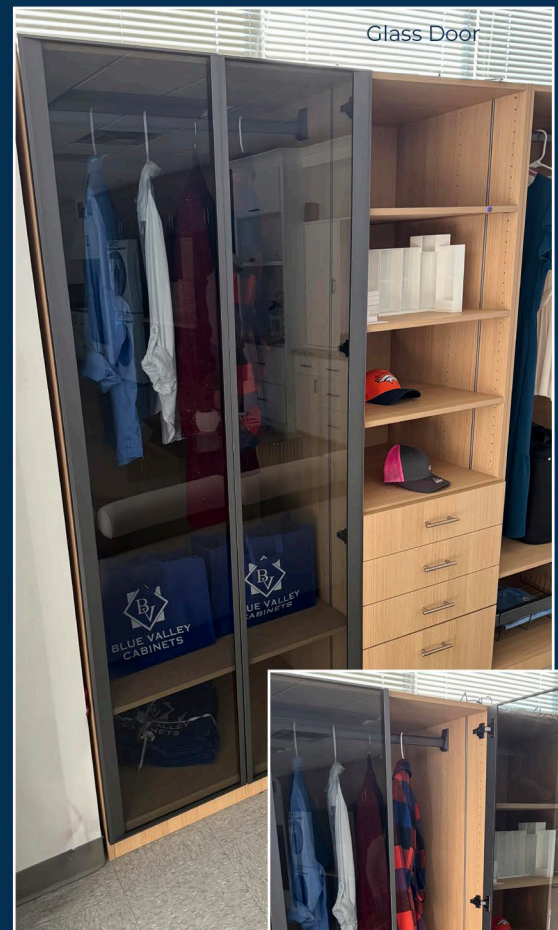

# CLOSET ACCESSORIES

Pants & Tie Rack

Jewelry Tray

Pull Out Storage Basket

Complete your closet design with accessories designed for style and function. From glass doors that showcase your wardrobe to practical additions like pants & tie racks, jewelry trays, storage baskets, and integrated LED lighting that highlights every detail, our accessories bring organization and elegance to your closet.