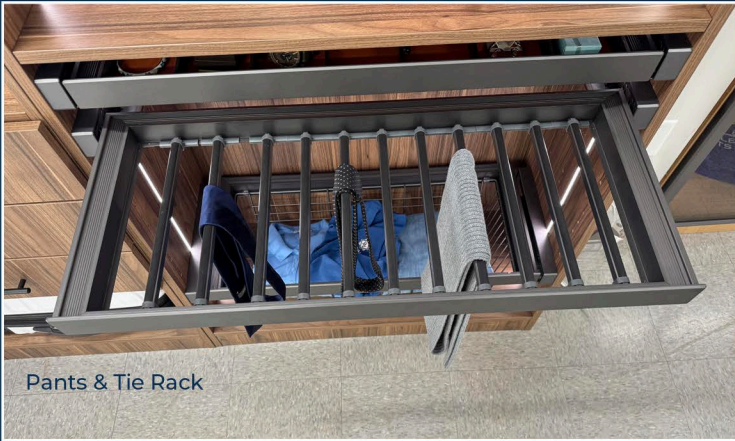

CLOSET ACCESSORIES

Pants & Tie Rack