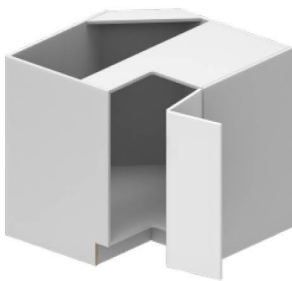

FARMHOUSE SINK BASE CABINET - 2 doors

NAME	SIZE
FSM33	33w x 34 1/2h x 24d
FSM36	36w x 34 1/2h x 24d

Top panel height: 12"
Door height: 18"

BASE CABINET - 3 drawers

NAME	SIZE
DB12-3	12w x 34 1/2h x 24d
DB15-3	15w x 34 1/2h x 24d
DB18-3	18w x 34 1/2h x 24d
DB21-3	21w x 34 1/2h x 24d
DB24-3	24w x 34 1/2h x 24d
DB27-3	27w x 34 1/2h x 24d
DB30-3	30w x 34 1/2h x 24d
DB33-3	33w x 34 1/2h x 24d
DB36-3	36w x 34 1/2h x 24d

Top drawer height: 6"
Middle & bottom drawer height: 12"

BASE CABINET - 2 drawers

NAME	SIZE
2DB24	24w x 34 1/2h x 24d
2DB27	27w x 34 1/2h x 24d
2DB30	30w x 34 1/2h x 24d
2DB33	33w x 34 1/2h x 24d
2DB36	36w x 34 1/2h x 24d

Drawers equal height: 15"

MICROWAVE BASE CABINET - 1 drawer

NAME	SIZE
BMC27	27w x 34 1/2h x 24d
BMC30	30w x 34 1/2h x 24d

Bottom drawer height: 12"
Appliance space height: 16"-18"

Note: If we are assembling this cabinet, we need to know the space requirement for the appliance.

ACCESSORIES

Find stylish accessories like floating shelves and roll-out trays on [page 50](#) —perfect for adding extra function and flair to your space.

BASE EASY REACH CABINET - 1 door

NAME	SIZE
BER33	33w x 34 1/2h x 24d
BER36	36w x 34 1/2h x 24d