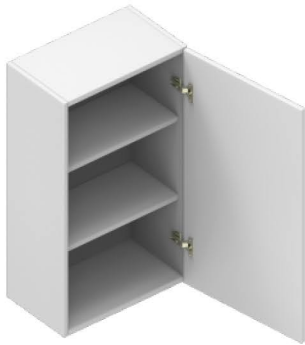

NAME	SIZE
CSB36	36w x 34 1/2h x 36d

Door height: 16" (full height)

BASE SPICE RACK CABINET - 1 door

NAME	SIZE
SP09	09w x 34 1/2h x 24d
SP12	12w x 34 1/2h x 24d

Door height: 30" (full height)
Hardware included
Specify left or right hardware

BASE TRASH CABINET - 1 door

NAME	SIZE
BWBK18	18w x 34 1/2h x 36d

Door height: 30" (full height)
2 trash cans with lids included

GLASS DOOR CABINETS

Glass doors are available as an option—great for showcasing dishware or adding a light, airy touch to your design.

SEE PAGE 50

WALL CABINET - 30" high, 1 door

2 adjustable shelves included

NAME	SIZE
W0930	09w x 30h x 12d
W1230	12w x 30h x 12d
W1530	15w x 30h x 12d
W1830	18w x 30h x 12d
W2130	21w x 30h x 12d

WALL CABINET - 30" high, 2 doors

2 adjustable shelves included

NAME	SIZE
W2430	24w x 30h x 12d
W2730	27w x 30h x 12d
W3030	30w x 30h x 12d
W3330	33w x 30h x 12d
W3630	36w x 30h x 12d

WALL CABINET - 36" high, 1 door

NAME	SIZE
W0936	09w x 36h x 12d
W1236	12w x 36h x 12d
W1536	15w x 36h x 12d
W1836	18w x 36h x 12d
W2136	21w x 36h x 12d