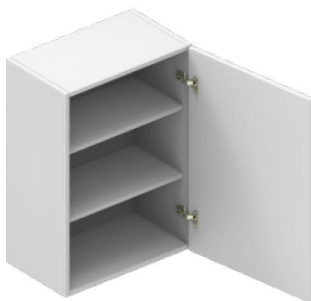

NAME	SIZE
CSB36	36w x 34 1/2h x 36d

Door height: 16" (full height)

BASE SPICE RACK CABINET - 1 door

NAME	SIZE
SP09	09w x 34 1/2h x 24d
SP12	12w x 34 1/2h x 24d

Door height: 30" (full height)
Hardware included
Specify left or right hardware

BASE TRASH CABINET - 1 door

NAME	SIZE
BWBK18	18w x 34 1/2h x 36d

Door height: 30" (full height)
2 trash cans with lids included

GLASS DOOR CABINETS

Glass doors are available as an option—great for showcasing dishware or adding a light, airy touch to your design.

SEE PAGE 50

WALL CABINET - 30" high, 1 door

2 adjustable shelves included

NAME	SIZE
W0930	09w x 30h x 12d
W1230	12w x 30h x 12d
W1530	15w x 30h x 12d
W1830	18w x 30h x 12d
W2130	21w x 30h x 12d

WALL CABINET - 30" high, 2 doors

2 adjustable shelves included

NAME	SIZE
W2430	24w x 30h x 12d
W2730	27w x 30h x 12d
W3030	30w x 30h x 12d
W3330	33w x 30h x 12d
W3630	36w x 30h x 12d

WALL CABINET - 36" high, 1 door

NAME	SIZE
W0936	09w x 36h x 12d
W1236	12w x 36h x 12d
W1536	15w x 36h x 12d
W1836	18w x 36h x 12d
W2136	21w x 36h x 12d