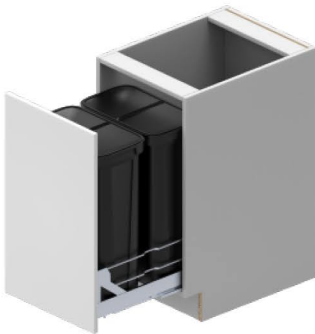

Optional BLS36 Tray on page 54

1 Shelf included, option for upgrade
Hinge open angle is 155° (box door) and 270° (door-door)

BASE BLIND CORNER CABINET - 1 door

NAME	SIZE
BBC36FHD-15	36w x 34 1/2h x 24d
BBC36FHD-18	42w x 34 1/2h x 24d

Optional BBC Tray on page 54

36" Cabinet - door width: 15" and 6" pull required
42" Cabinet - door width: 18" and 3" pull required
1 Shelf included, option for upgrade
Center filler: 6" wide

CORNER SINK BASE CABINET - 1 door

NAME	SIZE
CSB36	36w x 34 1/2h x 36d

Door height: 16" (full height)

BASE SPICE RACK CABINET - 1 door

NAME	SIZE
SP09	09w x 34 1/2h x 24d
SP12	12w x 34 1/2h x 24d

Door height: 30" (full height)
Hardware included
Specify left or right hardware

BASE TRASH CABINET - 1 door

NAME	SIZE
BWBK18	18w x 34 1/2h x 36d

Door height: 30" (full height)
2 trash cans with lids included

GLASS DOOR CABINETS

Glass doors are available as an option—great for showcasing dishware or adding a light, airy touch to your design.