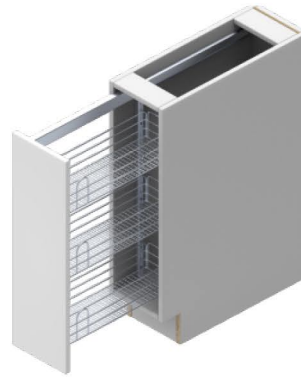

Optional BLS36 Tray on page 54

1 Shelf included, option for upgrade
Hinge open angle is 155° (box door) and 270° (door-door)

BASE BLIND CORNER CABINET - 1 door

NAME	SIZE
BBC36FHD-15	36w x 34 1/2h x 24d
BBC36FHD-18	42w x 34 1/2h x 24d

Optional BBC Tray on page 54

36" Cabinet - door width: 15" and 6" pull required
42" Cabinet - door width: 18" and 3" pull required
1 Shelf included, option for upgrade
Center filler: 6" wide

CORNER SINK BASE CABINET - 1 door

NAME	SIZE
CSB36	36w x 34 1/2h x 36d

Door height: 16" (full height)

BASE SPICE RACK CABINET - 1 door

NAME	SIZE
SP09	09w x 34 1/2h x 24d
SP12	12w x 34 1/2h x 24d

Door height: 30" (full height)
Hardware included
Specify left or right hardware

BASE TRASH CABINET - 1 door

NAME	SIZE
BWBK18	18w x 34 1/2h x 36d

Door height: 30" (full height)
2 trash cans with lids included

GLASS DOOR CABINETS

Glass doors are available as an option—great for showcasing dishware or adding a light, airy touch to your design.