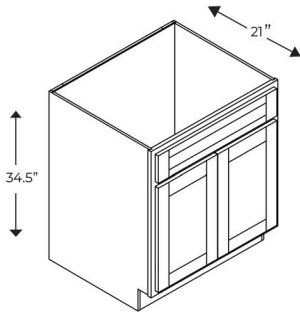

VANITY CABINETS

VANITY SINK BASE CABINET - 2 doors, 1 false drawer

NAME	SIZE	WT	DOOR	DRAWER
VSB2421	24w x 34 1/2h x 21d	42 lb	11 21/32 x 22 1/4	23 5/8 x 7 1/4
VSB2721	27w x 34 1/2h x 21d	45 lb	13 1/8 x 22 1/4	26 5/8 x 7 1/4
VSB3021	30w x 34 1/2h x 21d	48 lb	14 21/32 x 22 1/4	29 5/8 x 7 1/4
VSB3321*	33w x 34 1/2h x 21d	51 lb	16 1/8 x 22 1/4	33 5/8 x 7 1/4
VSB3621	36w x 34 1/2h x 21d	54 lb	17 21/32 x 22 1/4	35 5/8 x 7 1/4

* Call for availability

VANITY DRAWER BASE CABINET - 3 drawers

NAME	SIZE	WT	TOP DRAWER	BOTTOM DRAWERS
VDB12	12w x 34 1/2h x 21d	69 lb	11 15/32 x 7 1/4	11 15/32 x 11 1/2
VDB15	15w x 34 1/2h x 21d	74 lb	14 15/32 x 7 1/4	14 15/32 x 11 1/2
VDB18	18w x 34 1/2h x 21d	81 lb	17 15/32 x 7 1/4	17 15/32 x 11 1/2
VDB21	21w x 34 1/2h x 21d	86 lb	20 15/32 x 7 1/4	20 15/32 x 11 1/2
VDB24	24w x 34 1/2h x 21d	94 lb	23 15/32 x 7 1/4	23 15/32 x 11 1/2

VANITY BASE CABINET - 1 door, 1 drawer

NAME	SIZE	WT	DOOR	DRAWER
VB12	12w x 34 1/2h x 21d	47 lb	11 3/4 x 22 1/4	11 3/4 x 7 1/4
VB15	15w x 34 1/2h x 21d	53 lb	14 3/4 x 22 1/4	14 3/4 x 7 1/4
VB18	18w x 34 1/2h x 21d	56 lb	17 3/4 x 22 1/4	17 3/4 x 7 1/4

VANITY KNEE DRAWER

NAME	SIZE	WT	DRAWER
KD24	24w x 7 ³ / ₄ h x 21d	29 lb	23 1/2 x 7
KD30	30w x 7 ³ / ₄ h x 21d	34 lb	29 1/2 x 7
KD36	36w x 7 ³ / ₄ h x 21d	39 lb	35 1/2 x 7

VANITY SINK BASE COMBO 36"/42" - 1 drawer left, 1 drawer right, sink centered