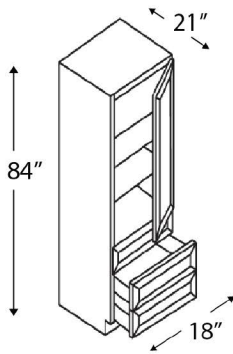

VANITY SINK BASE COMBO 30" - 1 door, 2 deep drawers

NAME	SIZE	WT	DOOR	DRAWERS	FALSE DRAWER
VSD3021DL	30w x 34 1/2 h x 21d	79 lb	17 5/8 x 22 1/4	11 1/32 x 11 1/32	29 3/8 x 7 1/4
VSD3021DR	30w x 34 1/2 h x 21d	79 lb	17 5/8 x 22 1/4	11 1/32 x 11 1/32	29 3/8 x 7 1/4

VANITY SINK BASE COMBO 36" - 2 door, 2 drawers

NAME	SIZE	WT	DOOR	DRAWERS	FALSE DRAWER
VSD3621DL	36w x 34½ h x 21d	87 lb	11 ⅝ x 22 ¼	11 ⅞ x 11½	35 ⅜ x 7¼
VSD3621DR	36w x 34½ h x 21d	87 lb	11 ⅝ x 22 ¼	11 ⅞ x 11½	35 ⅜ x 7¼

VANITY COUNTERTOP LINEN CABINET - 1 door, 2 drawers

NAME	SIZE	WT	DOOR	DRAWERS
DV1245	12w x 45h x 12d	45 lb	11 ½ x 29 ½	11 ½ x 7

Designed to be put on top of counter

VANITY LINEN CABINET - 1 door, 3 drawers

NAME	SIZE	WT	DOOR	DRAWERS
SVA188421	18w x 84h x 21d	149 lb	17 ½ x 49 ½	Small 17 ½ x 7 Big 17 ½ x 10 ⅞