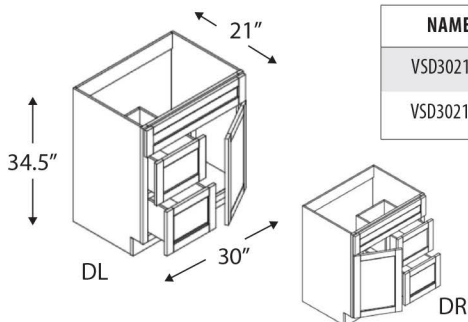

VANITY SINK BASE COMBO 30" - 1 door, 2 deep drawers

NAME	SIZE	WT	DOOR	DRAWERS	FALSE DRAWER
VSD3021DL	30w x 34 1/2 h x 21d	79 lb	17 5/8 x 22 1/4	11 1/32 x 11 1/32	29 3/8 x 7 1/4
VSD3021DR	30w x 34 1/2 h x 21d	79 lb	17 5/8 x 22 1/4	11 1/32 x 11 1/32	29 3/8 x 7 1/4