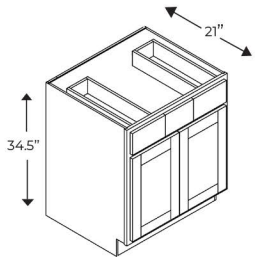

* Call for availability

VANITY DRAWER BASE CABINET - 3 drawers

NAME	SIZE	WT	TOP DRAWER	BOTTOM DRAWERS
VDB12	12w x 34 1/2h x 21d	69 lb	11 15/32 x 7 1/4	11 15/32 x 11 1/2
VDB15	15w x 34 1/2h x 21d	74 lb	14 15/32 x 7 1/4	14 15/32 x 11 1/2
VDB18	18w x 34 1/2h x 21d	81 lb	17 15/32 x 7 1/4	17 15/32 x 11 1/2
VDB21	21w x 34 1/2h x 21d	86 lb	20 15/32 x 7 1/4	20 15/32 x 11 1/2
VDB24	24w x 34 1/2h x 21d	94 lb	23 15/32 x 7 1/4	23 15/32 x 11 1/2

VANITY BASE CABINET - 1 door, 1 drawer

NAME	SIZE	WT	DOOR	DRAWER
VB12	12w x 34 1/2h x 21d	47 lb	11 3/4 x 22 1/4	11 3/4 x 7 1/4
VB15	15w x 34 1/2h x 21d	53 lb	14 3/4 x 22 1/4	14 3/4 x 7 1/4
VB18	18w x 34 1/2h x 21d	56 lb	17 3/4 x 22 1/4	17 3/4 x 7 1/4

VANITY KNEE DRAWER

NAME	SIZE	WT	DRAWER
KD24	24w x 7 ³ / ₄ h x 21d	29 lb	23 1/2 x 7
KD30	30w x 7 ³ / ₄ h x 21d	34 lb	29 1/2 x 7
KD36	36w x 7 ³ / ₄ h x 21d	39 lb	35 1/2 x 7

VANITY SINK BASE COMBO 36"/42" - 1 drawer left, 1 drawer right, sink centered

NAME	SIZE	WT	DOORS	DRAWERS	FALSE DRAWER
VSD3621	36w x 34 1/2h x 21d	80 lb	x 22 1/4	x 7 1/4	x 7 1/4
VSD4221	42w x 34 1/2h x 21d	88 lb	20 2/32 x 22 1/4	11 1/32 x 7 1/4	17 1/16 x 7 1/4

VANITY SINK BASE COMBO 48"/60" - 3 drawers left, 3 drawers right, sink centered