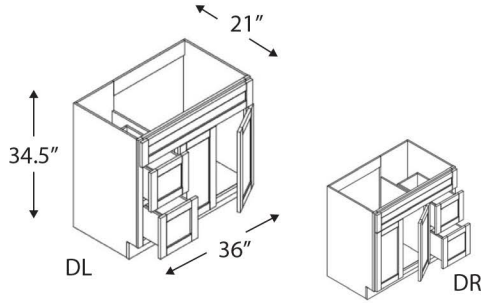

VANITY SINK BASE COMBO 36" - 2 door, 2 drawers

NAME	SIZE	WT	DOOR	DRAWERS	FALSE DRAWER
VSD3621DL	36w x 34½ h x 21d	87 lb	11 ⅝ x 22 ¼	11 ⅞ x 11½	35 ⅜ x 7¼
VSD3621DR	36w x 34½ h x 21d	87 lb	11 ⅝ x 22 ¼	11 ⅞ x 11½	35 ⅜ x 7¼