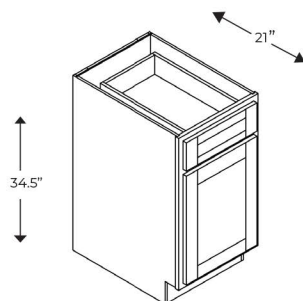

VANITY CABINETS

VANITY SINK BASE CABINET - 2 doors, 1 false drawer

NAME	SIZE	WT	DOOR	DRAWER
VSB2421	24w x 34 1/2h x 21d	42 lb	11 21/32 x 22 1/4	23 5/8 x 7 1/4
VSB2721	27w x 34 1/2h x 21d	45 lb	13 1/8 x 22 1/4	26 5/8 x 7 1/4
VSB3021	30w x 34 1/2h x 21d	48 lb	14 21/32 x 22 1/4	29 5/8 x 7 1/4
VSB3321*	33w x 34 1/2h x 21d	51 lb	16 1/8 x 22 1/4	33 5/8 x 7 1/4
VSB3621	36w x 34 1/2h x 21d	54 lb	17 21/32 x 22 1/4	35 5/8 x 7 1/4

* Call for availability

VANITY DRAWER BASE CABINET - 3 drawers

NAME	SIZE	WT	TOP DRAWER	BOTTOM DRAWERS
VDB12	12w x 34 1/2h x 21d	69 lb	11 15/32 x 7 1/4	11 15/32 x 11 1/2
VDB15	15w x 34 1/2h x 21d	74 lb	14 15/32 x 7 1/4	14 15/32 x 11 1/2
VDB18	18w x 34 1/2h x 21d	81 lb	17 15/32 x 7 1/4	17 15/32 x 11 1/2
VDB21	21w x 34 1/2h x 21d	86 lb	20 15/32 x 7 1/4	20 15/32 x 11 1/2
VDB24	24w x 34 1/2h x 21d	94 lb	23 15/32 x 7 1/4	23 15/32 x 11 1/2

VANITY BASE CABINET - 1 door, 1 drawer

NAME	SIZE	WT	DOOR	DRAWER
VB12	12w x 34 1/2h x 21d	47 lb	11 3/4 x 22 1/4	11 3/4 x 7 1/4
VB15	15w x 34 1/2h x 21d	53 lb	14 3/4 x 22 1/4	14 3/4 x 7 1/4
VB18	18w x 34 1/2h x 21d	56 lb	17 3/4 x 22 1/4	17 3/4 x 7 1/4

VANITY KNEE DRAWER

NAME	SIZE	WT	DRAWER
KD24	24w x 7 ³ / ₄ h x 21d	29 lb	23 1/2 x 7
KD30	30w x 7 ³ / ₄ h x 21d	34 lb	29 1/2 x 7
KD36	36w x 7 ³ / ₄ h x 21d	39 lb	35 1/2 x 7

VANITY SINK BASE COMBO 36"/42" - 1 drawer left, 1 drawer right, sink centered