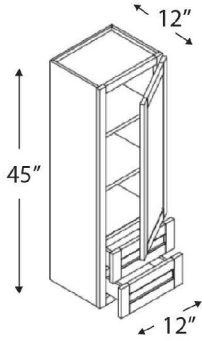

NAME	SIZE	WT	DOORS	SMALL DRAWERS	BIG DRAWERS	FALSE DRAWER
VSD4821D	48w x 34 1/2 h x 21d	145 lb	11 5/8 x 22 1/4	11 1/32 x 7 1/4	11 1/32 x 11 1/32	23 3/8 x 7 1/4
VSD6021D	60w x 34 1/2 h x 21d	164 lb	17 5/8 x 22 1/4	11 1/32 x 7 1/4	11 1/32 x 11 1/32	35 3/8 x 7 1/4

VANITY SINK BASE COMBO 30" - 1 door, 2 deep drawers

NAME	SIZE	WT	DOOR	DRAWERS	FALSE DRAWER
VSD3021DL	30w x 34 1/2 h x 21d	79 lb	17 5/8 x 22 1/4	11 1/32 x 11 1/32	29 3/8 x 7 1/4
VSD3021DR	30w x 34 1/2 h x 21d	79 lb	17 5/8 x 22 1/4	11 1/32 x 11 1/32	29 3/8 x 7 1/4

VANITY SINK BASE COMBO 36" - 2 door, 2 drawers

NAME	SIZE	WT	DOOR	DRAWERS	FALSE DRAWER
VSD3621DL	36w x 34½ h x 21d	87 lb	11 ⅝ x 22 ¼	11 ⅞ x 11½	35 ⅜ x 7¼
VSD3621DR	36w x 34½ h x 21d	87 lb	11 ⅝ x 22 ¼	11 ⅞ x 11½	35 ⅜ x 7¼

VANITY COUNTERTOP LINEN CABINET - 1 door, 2 drawers

NAME	SIZE	WT	DOOR	DRAWERS
DV1245	12w x 45h x 12d	45 lb	11 ½ x 29 ½	11 ½ x 7

Designed to be put on top of counter

VANITY LINEN CABINET - 1 door, 3 drawers