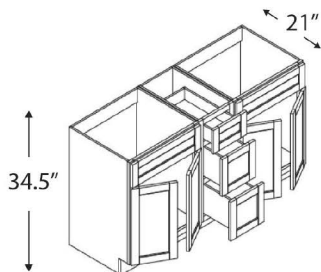

VANITY SINK BASE COMBO 60" - 3 drawers middle, double sink

NAME	SIZE	WT	DOORS	SMALL DRAWER	BIG DRAWERS	FALSE DRAWERS
VSD6021DD	60w x 34 1/2 h x 21d	120 lb	11 5/8 x 22 1/4	14 1/32 x 7 1/4	14 1/32 x 11 1/32	23 3/8 x 7 1/4