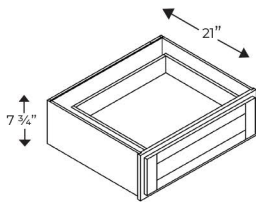

VANITY CABINETS

VANITY SINK BASE CABINET - 2 doors, 1 false drawer

NAME	SIZE	WT	DOOR	DRAWER
VSB2421	24w x 34 1/2h x 21d	42 lb	11 21/32 x 22 1/4	23 5/8 x 7 1/4
VSB2721	27w x 34 1/2h x 21d	45 lb	13 1/8 x 22 1/4	26 5/8 x 7 1/4
VSB3021	30w x 34 1/2h x 21d	48 lb	14 21/32 x 22 1/4	29 5/8 x 7 1/4
VSB3321*	33w x 34 1/2h x 21d	51 lb	16 1/8 x 22 1/4	33 5/8 x 7 1/4
VSB3621	36w x 34 1/2h x 21d	54 lb	17 21/32 x 22 1/4	35 5/8 x 7 1/4

* Call for availability

VANITY DRAWER BASE CABINET - 3 drawers

NAME	SIZE	WT	TOP DRAWER	BOTTOM DRAWERS
VDB12	12w x 34 1/2h x 21d	69 lb	11 15/32 x 7 1/4	11 15/32 x 11 1/2
VDB15	15w x 34 1/2h x 21d	74 lb	14 15/32 x 7 1/4	14 15/32 x 11 1/2
VDB18	18w x 34 1/2h x 21d	81 lb	17 15/32 x 7 1/4	17 15/32 x 11 1/2
VDB21	21w x 34 1/2h x 21d	86 lb	20 15/32 x 7 1/4	20 15/32 x 11 1/2
VDB24	24w x 34 1/2h x 21d	94 lb	23 15/32 x 7 1/4	23 15/32 x 11 1/2

VANITY BASE CABINET - 1 door, 1 drawer

NAME	SIZE	WT	DOOR	DRAWER
VB12	12w x 34 1/2h x 21d	47 lb	11 3/4 x 22 1/4	11 3/4 x 7 1/4
VB15	15w x 34 1/2h x 21d	53 lb	14 3/4 x 22 1/4	14 3/4 x 7 1/4
VB18	18w x 34 1/2h x 21d	56 lb	17 3/4 x 22 1/4	17 3/4 x 7 1/4

VANITY KNEE DRAWER

NAME	SIZE	WT	DRAWER
KD24	24w x 7 ³ / ₄ h x 21d	29 lb	23 1/2 x 7
KD30	30w x 7 ³ / ₄ h x 21d	34 lb	29 1/2 x 7
KD36	36w x 7 ³ / ₄ h x 21d	39 lb	35 1/2 x 7

VANITY SINK BASE COMBO 36"/42" - 1 drawer left, 1 drawer right, sink centered