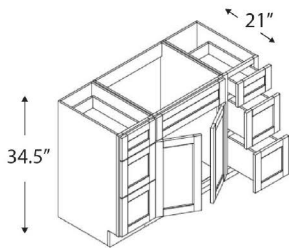

VANITY BASE CABINET - 1 door, 1 drawer

NAME	SIZE	WT	DOOR	DRAWER
VB12	12w x 34 1/2h x 21d	47 lb	11 3/4 x 22 1/4	11 3/4 x 7 1/4
VB15	15w x 34 1/2h x 21d	53 lb	14 3/4 x 22 1/4	14 3/4 x 7 1/4
VB18	18w x 34 1/2h x 21d	56 lb	17 3/4 x 22 1/4	17 3/4 x 7 1/4

VANITY KNEE DRAWER

NAME	SIZE	WT	DRAWER
KD24	24w x 7 ³ / ₄ h x 21d	29 lb	23 1/2 x 7
KD30	30w x 7 ³ / ₄ h x 21d	34 lb	29 1/2 x 7
KD36	36w x 7 ³ / ₄ h x 21d	39 lb	35 1/2 x 7

VANITY SINK BASE COMBO 36"/42" - 1 drawer left, 1 drawer right, sink centered

NAME	SIZE	WT	DOORS	DRAWERS	FALSE DRAWER
VSD3621	36w x 34 1/2h x 21d	80 lb	x 22 1/4	x 7 1/4	x 7 1/4
VSD4221	42w x 34 1/2h x 21d	88 lb	20 2/32 x 22 1/4	11 1/32 x 7 1/4	17 1/16 x 7 1/4

VANITY SINK BASE COMBO 48"/60" - 3 drawers left, 3 drawers right, sink centered

NAME	SIZE	WT	DOORS	SMALL DRAWERS	BIG DRAWERS	FALSE DRAWER
VSD4821D	48w x 34 1/2 h x 21d	145 lb	11 5/8 x 22 1/4	11 1/32 x 7 1/4	11 1/32 x 11 1/32	23 3/8 x 7 1/4
VSD6021D	60w x 34 1/2 h x 21d	164 lb	17 5/8 x 22 1/4	11 1/32 x 7 1/4	11 1/32 x 11 1/32	35 3/8 x 7 1/4