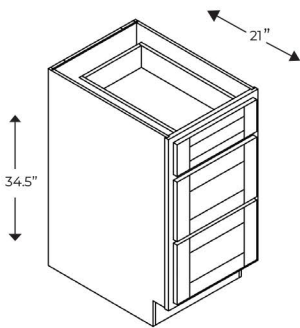

VANITY CABINETS

VANITY SINK BASE CABINET - 2 doors, 1 false drawer

NAME	SIZE	WT	DOOR	DRAWER
VSB2421	24w x 34 1/2h x 21d	42 lb	11 21/32 x 22 1/4	23 5/8 x 7 1/4
VSB2721	27w x 34 1/2h x 21d	45 lb	13 1/8 x 22 1/4	26 5/8 x 7 1/4
VSB3021	30w x 34 1/2h x 21d	48 lb	14 21/32 x 22 1/4	29 5/8 x 7 1/4
VSB3321*	33w x 34 1/2h x 21d	51 lb	16 1/8 x 22 1/4	33 5/8 x 7 1/4
VSB3621	36w x 34 1/2h x 21d	54 lb	17 21/32 x 22 1/4	35 5/8 x 7 1/4

* Call for availability

VANITY DRAWER BASE CABINET - 3 drawers

NAME	SIZE	WT	TOP DRAWER	BOTTOM DRAWERS
VDB12	12w x 34 1/2h x 21d	69 lb	11 15/32 x 7 1/4	11 15/32 x 11 1/2
VDB15	15w x 34 1/2h x 21d	74 lb	14 15/32 x 7 1/4	14 15/32 x 11 1/2
VDB18	18w x 34 1/2h x 21d	81 lb	17 15/32 x 7 1/4	17 15/32 x 11 1/2
VDB21	21w x 34 1/2h x 21d	86 lb	20 15/32 x 7 1/4	20 15/32 x 11 1/2
VDB24	24w x 34 1/2h x 21d	94 lb	23 15/32 x 7 1/4	23 15/32 x 11 1/2

VANITY BASE CABINET - 1 door, 1 drawer

NAME	SIZE	WT	DOOR	DRAWER
VB12	12w x 34 1/2h x 21d	47 lb	11 3/4 x 22 1/4	11 3/4 x 7 1/4
VB15	15w x 34 1/2h x 21d	53 lb	14 3/4 x 22 1/4	14 3/4 x 7 1/4
VB18	18w x 34 1/2h x 21d	56 lb	17 3/4 x 22 1/4	17 3/4 x 7 1/4

VANITY KNEE DRAWER

NAME	SIZE	WT	DRAWER
KD24	24w x 7 ³ / ₄ h x 21d	29 lb	23 1/2 x 7
KD30	30w x 7 ³ / ₄ h x 21d	34 lb	29 1/2 x 7
KD36	36w x 7 ³ / ₄ h x 21d	39 lb	35 1/2 x 7

VANITY SINK BASE COMBO 36"/42" - 1 drawer left, 1 drawer right, sink centered