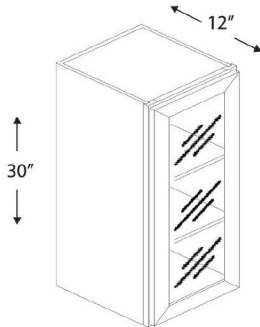

Interior opening: 24" w x 16 ½" h

Maximum size microwave is 24"

WALL WINE RACK

NAME	SIZE	WT
WRC3015	30w x 15h x 12d	25 lb
WRC3615	36w x 15h x 12d	28 lb

WALL GLASS RACK

NAME	SIZE	WT
30GR	30w x 1.5h x 12d	7 lb
36GR	36w x 1.5h x 12d	7 lb

WALL GLASS DOOR - 15" high, 1 door

NAME	SIZE	WT	DOOR
W1215GD	12w x 15h x 12d	12 lb	11 ¾ x 14 ½
W1515GD	15w x 15h x 12d	15 lb	14 ¾ x 14 ½
W1815GD	18w x 15h x 12d	18 lb	17 ¾ x 14 ½
W2115GD	21w x 15h x 12d	20 lb	20 ¾ x 14 ½

Accompanying wall cabinet must be ordered

Frosted glass

Finished interior is an upgrade option

WALL GLASS DOORS - 15" high, 2 doors

NAME	SIZE	WT	DOORS
W2415GD	24w x 15h x 12d	23 lb	11 ¾ x 14 ½
W2715GD	27w x 15h x 12d	25 lb	13 ½ x 14 ½
W3015GD	30w x 15h x 12d	28 lb	14 ¾ x 14 ½
W3315GD	33w x 15h x 12d	28 lb	16 ½ x 14 ½
W3615GD	36w x 15h x 12d	31 lb	17 ¾ x 14 ½

Accompanying wall cabinet must be ordered

Frosted glass

Finished interior is an upgrade option

WALL GLASS DOOR - 30" high, 1 door

NAME	SIZE	WT	DOOR
W1530GD	15w x 30h x 12d	30 lb	14 ¾ x 29 ½
W1830GD	18w x 30h x 12d	34 lb	17 ¾ x 29 ½