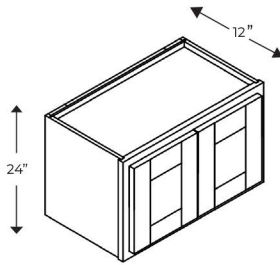

WALL CABINET - 24" high, 2 doors

Name	Size	Wt	DOORS
W3024	30w x 24h x 12d	39 lb	14 ³/₄ x 23 ⁵/₈
W3324	33w x 24h x 12d	43 lb	16 ⁷/₃₂ x 23 ⁵/₈
W3624	36w x 24h x 12d	44 lb	17 ³/₄ x 23 ⁵/₈