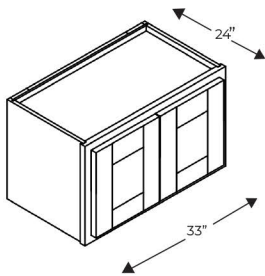

WALL FRIDGE CABINET - 33" wide, 2 doors