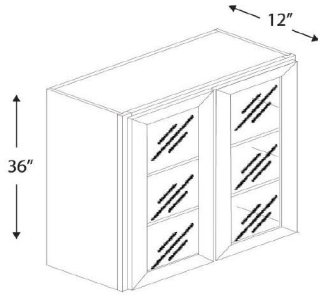

WALL GLASS DOOR - 15" high, 1 door

NAME	SIZE	WT	DOOR
W1215GD	12w x 15h x 12d	12 lb	11 ¾ x 14 ½
W1515GD	15w x 15h x 12d	15 lb	14 ¾ x 14 ½
W1815GD	18w x 15h x 12d	18 lb	17 ¾ x 14 ½
W2115GD	21w x 15h x 12d	20 lb	20 ¾ x 14 ½

Accompanying wall cabinet must be ordered

Frosted glass

Finished interior is an upgrade option

WALL GLASS DOORS - 30" high, 2 doors

NAME	SIZE	WT	DOORS
W2430GD	24w x 30h x 12d	40 lb	11 ¾ x 29 ½
W3030GD	30w x 30h x 12d	50 lb	14 ¾ x 29 ½
W3630GD	36w x 30h x 12d	60 lb	17 ¾ x 29 ½

Accompanying wall cabinet must be ordered

Frosted glass

Finished interior is an upgrade option

WALL GLASS DOOR - 36" high, 1 door

NAME	SIZE	WT	DOOR
W1536GD	15w x 36h x 12d	14 lb	14 ¾ x 35 ½
W1836GD	18w x 36h x 12d	14 lb	17 ¾ x 35 ½

Accompanying wall cabinet must be ordered

Frosted glass

Finished interior is an upgrade option

We do not prep for glass

WALL GLASS DOORS - 36" high, 2 doors

NAME	SIZE	WT	DOOR
W2436GD	24w x 36h x 12d	50 lb	11 ¾ x 35 ½
W3036GD	30w x 36h x 12d	58 lb	14 ¾ x 35 ½
W3636GD	36w x 36h x 12d	66 lb	17 ¾ x 35 ½