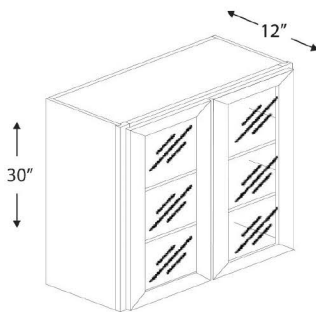

WALL GLASS DOOR - 15" high, 1 door

NAME	SIZE	WT	DOOR
W1215GD	12w x 15h x 12d	12 lb	11 ¾ x 14 ½
W1515GD	15w x 15h x 12d	15 lb	14 ¾ x 14 ½
W1815GD	18w x 15h x 12d	18 lb	17 ¾ x 14 ½
W2115GD	21w x 15h x 12d	20 lb	20 ¾ x 14 ½

Accompanying wall cabinet must be ordered

Frosted glass

Finished interior is an upgrade option

WALL GLASS DOORS - 15" high, 2 doors

NAME	SIZE	WT	DOORS
W2415GD	24w x 15h x 12d	23 lb	11 ¾ x 14 ½
W2715GD	27w x 15h x 12d	25 lb	13 ½ x 14 ½
W3015GD	30w x 15h x 12d	28 lb	14 ¾ x 14 ½
W3315GD	33w x 15h x 12d	28 lb	16 ½ x 14 ½
W3615GD	36w x 15h x 12d	31 lb	17 ¾ x 14 ½

Accompanying wall cabinet must be ordered

Frosted glass

Finished interior is an upgrade option

WALL GLASS DOOR - 30" high, 1 door

NAME	SIZE	WT	DOOR
W1530GD	15w x 30h x 12d	30 lb	14 ¾ x 29 ½
W1830GD	18w x 30h x 12d	34 lb	17 ¾ x 29 ½

Accompanying wall cabinet must be ordered

Frosted glass

Finished interior is an upgrade option

WALL GLASS DOORS - 30" high, 2 doors

NAME	SIZE	WT	DOORS
W2430GD	24w x 30h x 12d	40 lb	11 ¾ x 29 ½
W3030GD	30w x 30h x 12d	50 lb	14 ¾ x 29 ½
W3630GD	36w x 30h x 12d	60 lb	17 ¾ x 29 ½