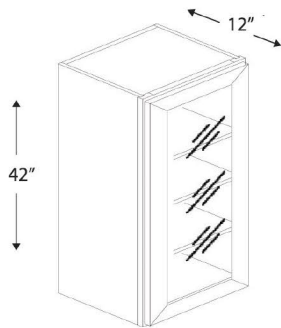

WALL GLASS DOOR - 15" high, 1 door

NAME	SIZE	WT	DOOR
W1215GD	12w x 15h x 12d	12 lb	11 ¾ x 14 ½
W1515GD	15w x 15h x 12d	15 lb	14 ¾ x 14 ½
W1815GD	18w x 15h x 12d	18 lb	17 ¾ x 14 ½
W2115GD	21w x 15h x 12d	20 lb	20 ¾ x 14 ½

Accompanying wall cabinet must be ordered

Frosted glass

Finished interior is an upgrade option

WALL GLASS DOOR - 36" high, 1 door

NAME	SIZE	WT	DOOR
W1536GD	15w x 36h x 12d	14 lb	14 ¾ x 35 ½
W1836GD	18w x 36h x 12d	14 lb	17 ¾ x 35 ½

Accompanying wall cabinet must be ordered

Frosted glass

Finished interior is an upgrade option

We do not prep for glass

WALL GLASS DOORS - 36" high, 2 doors

NAME	SIZE	WT	DOOR
W2436GD	24w x 36h x 12d	50 lb	11 ¾ x 35 ½
W3036GD	30w x 36h x 12d	58 lb	14 ¾ x 35 ½
W3636GD	36w x 36h x 12d	66 lb	17 ¾ x 35 ½

Accompanying wall cabinet must be ordered

Frosted glass

Finished interior is an upgrade option

WALL GLASS DOOR - 42" high, 1 door

NAME	SIZE	WT	DOOR
W1542GD	15w x 42h x 12d	44 lb	11 ¾ x 41 ½
W1842GD	18w x 42h x 12d	61 lb	17 ¾ x 41 ½