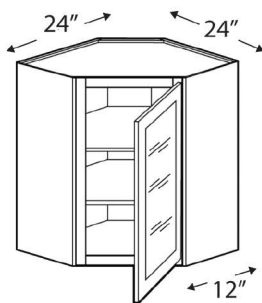

Accompanying wall cabinet must be ordered

Frosted glass

Finished interior is an upgrade option

WALL GLASS DOOR - 42" high, 1 door

NAME	SIZE	WT	DOOR
W1542GD	15w x 42h x 12d	44 lb	11 ¾ x 41 ½
W1842GD	18w x 42h x 12d	61 lb	17 ¾ x 41 ½

Accompanying wall cabinet must be ordered

Frosted glass

Finished interior is an upgrade option

WALL GLASS DOORS - 42" high, 2 door

NAME	SIZE	WT	DOOR
W2442GD	24w x 42h x 12d	66 lb	11 ¾ x 41 ½
W3042GD	30w x 42h x 12d	72 lb	14 ¾ x 41 ½
W3642GD	36w x 42h x 12d	79 lb	17 ¾ x 41 ½

Accompanying wall cabinet must be ordered

Frosted glass

Finished interior is an upgrade option

WALL DIAGONAL GLASS CORNER DOOR - 24" wide, 1 door

NAME	SIZE	WT	DOOR
WDC2415GD	24w x 15h x 12d	31 lb	15 ½ x 14 ½
WDC2430GD	24w x 30h x 12d	64 lb	15 ½ x 29 ½
WDC2436GD	24w x 36h x 12d	70 lb	15 ½ x 35 ½
WDC2442GD	24w x 42h x 12d	80 lb	15 ½ x 41 ½