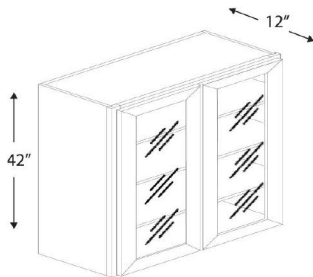

WALL GLASS DOOR - 15" high, 1 door

NAME	SIZE	WT	DOOR
W1215GD	12w x 15h x 12d	12 lb	11 ¾ x 14 ½
W1515GD	15w x 15h x 12d	15 lb	14 ¾ x 14 ½
W1815GD	18w x 15h x 12d	18 lb	17 ¾ x 14 ½
W2115GD	21w x 15h x 12d	20 lb	20 ¾ x 14 ½

Accompanying wall cabinet must be ordered

Frosted glass

Finished interior is an upgrade option

We do not prep for glass

WALL GLASS DOORS - 36" high, 2 doors

NAME	SIZE	WT	DOOR
W2436GD	24w x 36h x 12d	50 lb	11 ¾ x 35 ½
W3036GD	30w x 36h x 12d	58 lb	14 ¾ x 35 ½
W3636GD	36w x 36h x 12d	66 lb	17 ¾ x 35 ½

Accompanying wall cabinet must be ordered

Frosted glass

Finished interior is an upgrade option

WALL GLASS DOOR - 42" high, 1 door

NAME	SIZE	WT	DOOR
W1542GD	15w x 42h x 12d	44 lb	11 ¾ x 41 ½
W1842GD	18w x 42h x 12d	61 lb	17 ¾ x 41 ½

Accompanying wall cabinet must be ordered

Frosted glass

Finished interior is an upgrade option

WALL GLASS DOORS - 42" high, 2 door

NAME	SIZE	WT	DOOR
W2442GD	24w x 42h x 12d	66 lb	11 ¾ x 41 ½
W3042GD	30w x 42h x 12d	72 lb	14 ¾ x 41 ½
W3642GD	36w x 42h x 12d	79 lb	17 ¾ x 41 ½