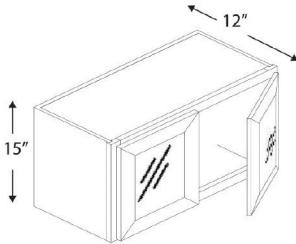

WALL GLASS DOORS - 15" high, 2 doors

NAME	SIZE	WT	DOORS
W2415GD	24w x 15h x 12d	23 lb	11 ¾ x 14 ½
W2715GD	27w x 15h x 12d	25 lb	13 ½ x 14 ½
W3015GD	30w x 15h x 12d	28 lb	14 ¾ x 14 ½
W3315GD	33w x 15h x 12d	28 lb	16 ½ x 14 ½
W3615GD	36w x 15h x 12d	31 lb	17 ¾ x 14 ½

Accompanying wall cabinet must be ordered

Frosted glass

Finished interior is an upgrade option