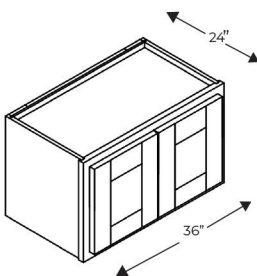

WALL FRIDGE CABINET - 36" wide, 2 doors