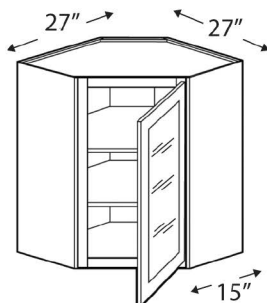

Accompanying wall cabinet must be ordered

Frosted glass

Finished interior is an upgrade option

WALL DIAGONAL GLASS CORNER DOOR - 24" wide, 1 door

NAME	SIZE	WT	DOOR
WDC2415GD	24w x 15h x 12d	31 lb	15 ½ x 14 ½
WDC2430GD	24w x 30h x 12d	64 lb	15 ½ x 29 ½
WDC2436GD	24w x 36h x 12d	70 lb	15 ½ x 35 ½
WDC2442GD	24w x 42h x 12d	80 lb	15 ½ x 41 ½

Accompanying wall cabinet must be ordered

Frosted glass

Finished interior is an upgrade option

WALL DIAGONAL GLASS CORNER DOOR- 27" wide, 1 door

NAME	SIZE	WT	DOOR
WDC273615GD	27w x 36h x 15d	82 lb	15 ½ x 35 ½
WDC274215GD	27w x 42h x 15d	100 lb	15 ½ x 41 ½