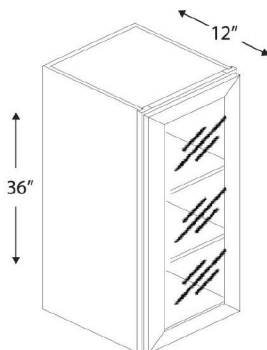

WALL GLASS DOOR - 15" high, 1 door

NAME	SIZE	WT	DOOR
W1215GD	12w x 15h x 12d	12 lb	11 ¾ x 14 ½
W1515GD	15w x 15h x 12d	15 lb	14 ¾ x 14 ½
W1815GD	18w x 15h x 12d	18 lb	17 ¾ x 14 ½
W2115GD	21w x 15h x 12d	20 lb	20 ¾ x 14 ½

Accompanying wall cabinet must be ordered

Frosted glass

Finished interior is an upgrade option

WALL GLASS DOOR - 30" high, 1 door

NAME	SIZE	WT	DOOR
W1530GD	15w x 30h x 12d	30 lb	14 ¾ x 29 ½
W1830GD	18w x 30h x 12d	34 lb	17 ¾ x 29 ½

Accompanying wall cabinet must be ordered

Frosted glass

Finished interior is an upgrade option

WALL GLASS DOORS - 30" high, 2 doors

NAME	SIZE	WT	DOORS
W2430GD	24w x 30h x 12d	40 lb	11 ¾ x 29 ½
W3030GD	30w x 30h x 12d	50 lb	14 ¾ x 29 ½
W3630GD	36w x 30h x 12d	60 lb	17 ¾ x 29 ½

Accompanying wall cabinet must be ordered

Frosted glass

Finished interior is an upgrade option

WALL GLASS DOOR - 36" high, 1 door

NAME	SIZE	WT	DOOR
W1536GD	15w x 36h x 12d	14 lb	14 ¾ x 35 ½
W1836GD	18w x 36h x 12d	14 lb	17 ¾ x 35 ½